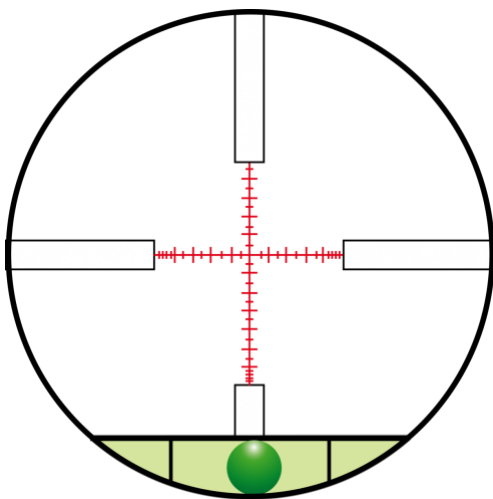

The **reticle brightness** has 5 different intensities that can be adjusted according to the light situation in which **the shooter** is in. This **target shooting optic** is completely resistant to water, fog and shocks.

This long distance shooting optic for rifles has an integrated tool for correcting an inclined weapon ideal for resting on the bench.

Thanks to its magnifications, the M 30 **rifle scope** is particularly suitable for long and **very long distances**. The large **diameter of the lens bell** of 56 mm guarantees excellent **light transmission**, even at **higher magnifications**.

Adjusting the **lateral parallax** makes it easy to correct the **target position** relative to the position that occurs due to the high magnification.

This M 30 scope is the result of a multi-year development project. The technology of this KonusPro **rifle scope** combines the most advanced techniques and professional specifications available on the market in a single product.

With this in mind, the **sports shooter** knows that he can easily face any type of test on the **shooting range**.

The value for money is the same as always, that is, the best on the market.

Konus presents a large range of **target shooting riflescopes** for all the target **shooting lovers**.