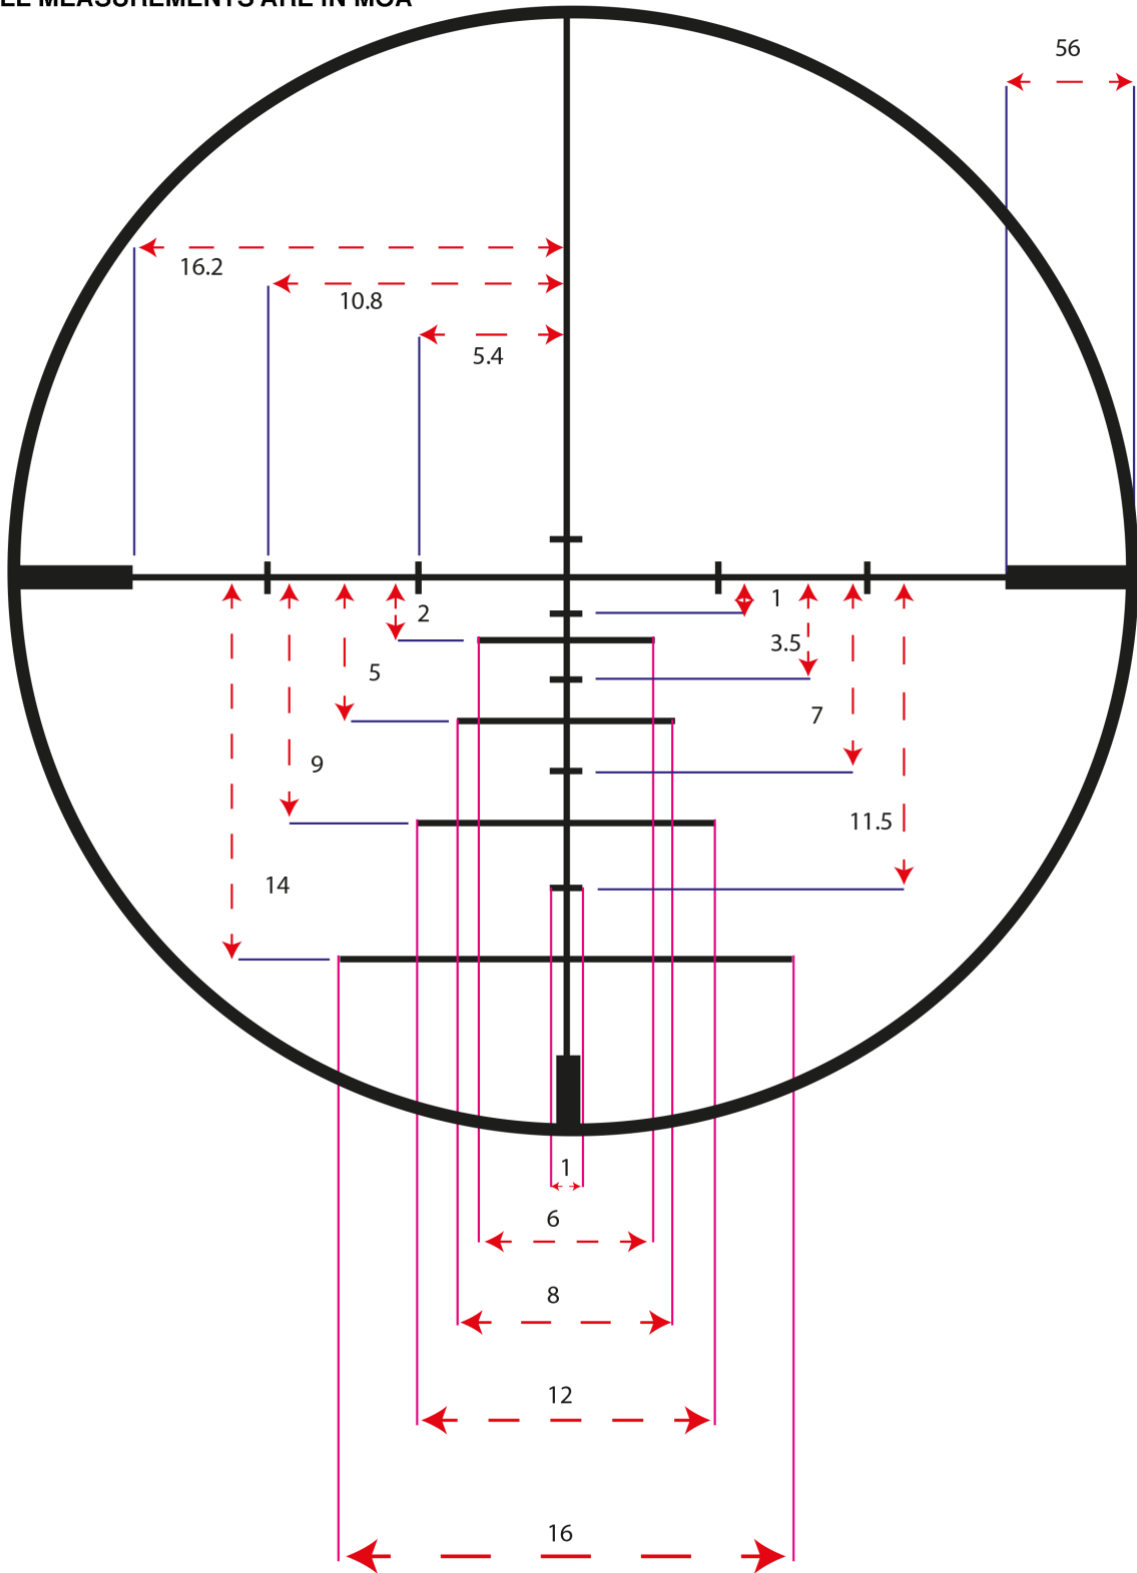

ALL MEASUREMENTS ARE IN MOA